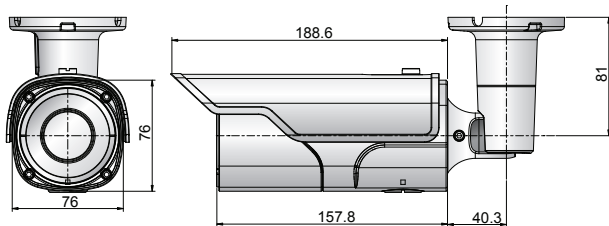

### Key Features

- 1/1.9" 2.13M PS CMOS sensor (SONY IMX385)
- Motorized Auto Focus 3.6~11.0mm
- Max. 30fps@1920x1080
- Quadruple stream (H.265, H.264, M-JPEG, JPEG)
- WDR (>100dB), Dynamic adjusting
- Defog, DIS (Digital Image Stabilizer)
- Up to 256GB (128GB x 2) or RAID 0 Dual recording with built in 2 MicroSD Slot
- TTA Verified
- ONVIF(Profile S) standard

### Dimensions