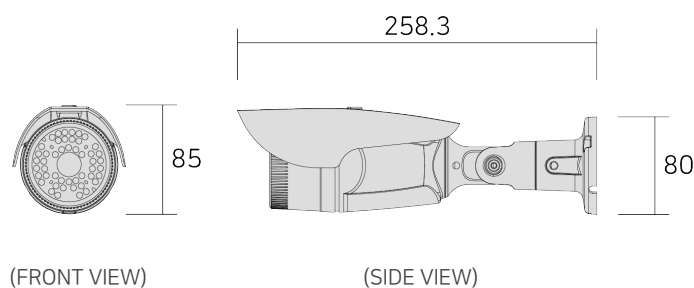

- 5 Megapixel Sony Image Sensor
- Support CoC (UCC-A) for OSD control
- Support 2 kind of video output resolution (4 Megapixel, 2 Megapixel)
- 4M Output Format : EX-SDI 2.1
- 2M Output Format : EX-SDI, EX-SDI 2.0
- 6mm Fixed Lens (ICR)
- 3DNR (Noise Reduction)
- Back Light Compensation (WDR / BLC / HLC)
- True Day&Night (ICR)
- Removing Fog (Defog)
- Privacy Masking (16 zones + 8 zones)
- Smart IR (No Saturation)
- IP66 Level Protection against Dust and Water
- Internal IR LED : 48 pcs

Dimension

(mm)

Tech Note

4M QHD

4M QHD(2560×1440) is perfect for large area coverage and identifying objects at great distances

SONY STARVIS Image Sensor

Highly sensitive SONY STARVIS CMOS Sensor provides crystal clear image in low light condition