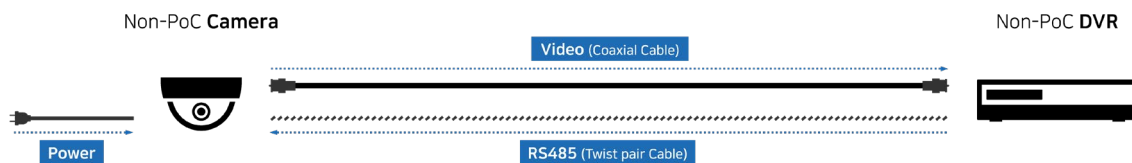

Tech Note

One Cable Solution Power supply and Control over One Coax Cable

PoC(Power over Coax) : Only one Coax Cable is required to supply power. Do not require any power line.

CoC(Control over Coax) : Only one Coax Cable is required to control camera. Do not require RS485 line.

Non-PoC : Additional power line and RS485 line is required.