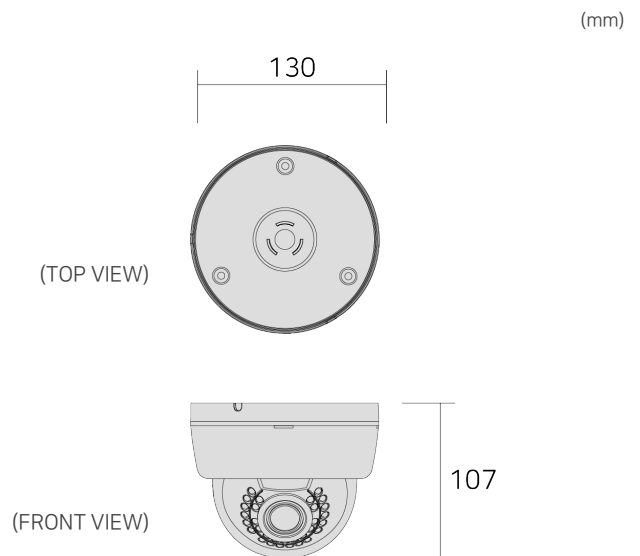

EX-SDI 2.0 PoC Camera

K1080PD-IR30

PoC | CoC | SONY STARVIS | HD-SDI | EX-SDI | EX-SDI 2.0

Key Features

- Power Supply and Control over One Coax Cable (PoC & CoC)
- PoC: 48V
- 2.1 Megapixel SONY STARVIS Sensor
- HD-SDI / EX-SDI / EX-SDI2.0 Selectable
- DC Iris, 2.8mm~12mm Megapixel Lens
- 3DNR (Noise Reduction)
- Back Light Compensation (WDR / BLC / HLC)
- True Day&Night (ICR)
- Removing Fog (Defog)
- Privacy Masking (10 zones)
- Smart IR (No Saturation)
- Internal IR LED : 30 pcs

Dimension

Tech Note

One Cable Solution Power supply and Control over One Coax Cable

PoC(Power over Coax) : Only one Coax Cable is required to supply power. Do not require any power line.

CoC(Control over Coax) : Only one Coax Cable is required to control camera. Do not require RS485 line.