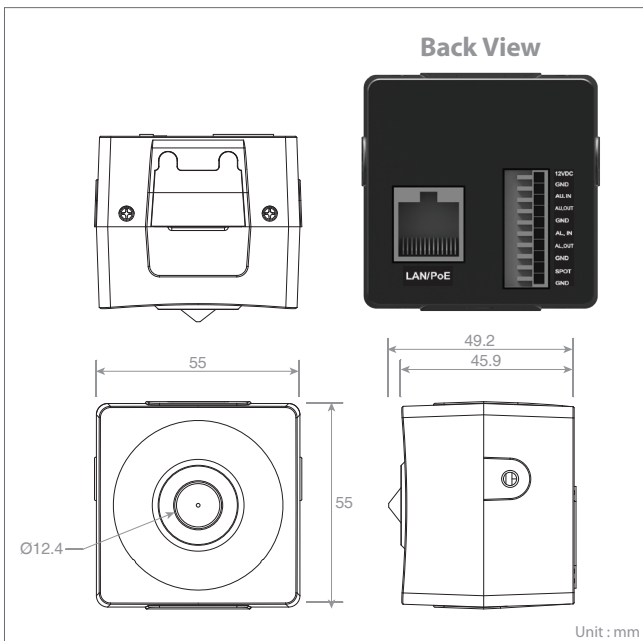

Dimension

Specifications are subject to change without notice.